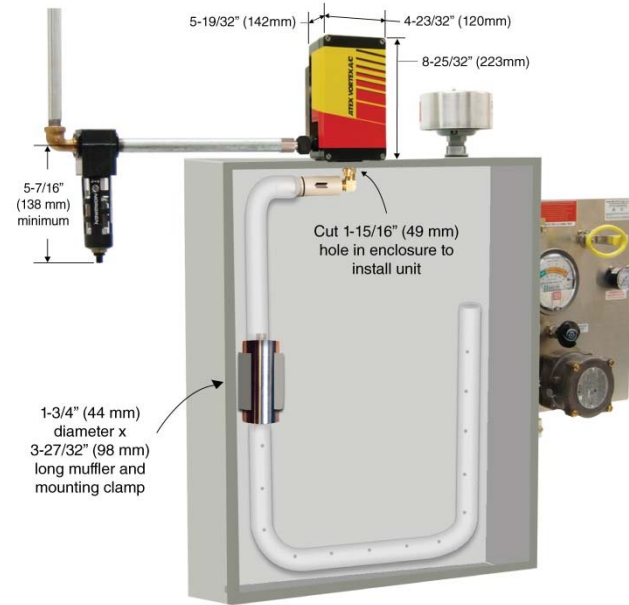

ATEX Vortex A/C Enclosure Cooler

Models 74x5 and 73x5
(ATEX Hazardous Location)

ATEX Zones 2 and 22
Temperature Class T4 Areas

SPECIFICATIONS

Product	Thermostat	Includes filter?	Cooling Capacity	
			BTU/hr	Watts
7415	Mechanical	Yes	900	264
7315	Mechanical	No	900	264
7425	Mechanical	Yes	1500	440
7325	Mechanical	No	1500	440
7435	Mechanical	Yes	2500	733
7335	Mechanical	No	2500	733

Notes: Specifications are for 100 psig (6.9 bar) compressed air
Cold Air Ducting Kits and Cold Air Mufflers included with 74x5 and 73x5
Use of a purge system is required. Purge system and spark arrestor are not included.