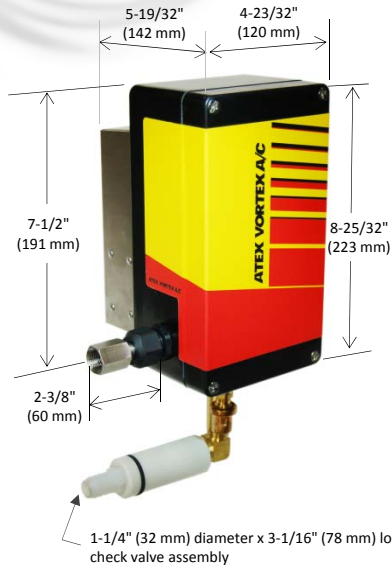

ATEX Vortex A/C Enclosure Cooler

Models 74x5 and 73x5
(ATEX Hazardous Location)

ATEX Zones 2 and 22
Temperature Class T4 Areas

SPECIFICATIONS

Product	Thermostat	Includes filter?	Cooling Capacity	
			BTU/hr	Watts
7415	Mechanical	Yes	900	264
7315	Mechanical	No	900	264
7425	Mechanical	Yes	1500	440
7325	Mechanical	No	1500	440
7435	Mechanical	Yes	2500	733
7335	Mechanical	No	2500	733

Notes: Specifications are for 100 psig (6.9 bar) compressed air
Cold Air Ducting Kits and Cold Air Mufflers included with 74x5 and 73x5
Use of a purge system is required. Purge system and spark arrestor are not included.