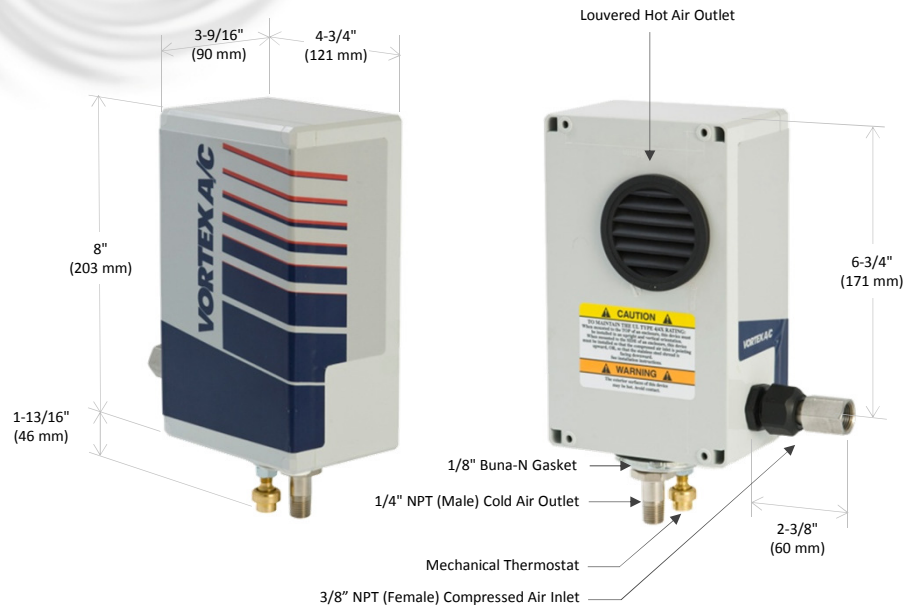

Vortex A/C Enclosure Cooler

Models 76x5 and 71x5 (NEMA 12)

SPECIFICATIONS

Product	Thermostat	Includes filter?	Cooling Capacity	
			BTU/hr	Watts
7615	Mechanical	Yes	900	264
7115	Mechanical	No	900	264
7625	Mechanical	Yes	1500	440
7125	Mechanical	No	1500	440
7635	Mechanical	Yes	2500	733
7135	Mechanical	No	2500	733

Notes: Specifications are for 100 psig (6.9 bar) compressed air
Cold Air Ducting Kits and Cold Air Mufflers included with 76x5 and 71x5

An ITW Company
10125 Carver Road
Cincinnati, OH 45242

1-800-441-7475
sales@vortec.com
www.vortec.com