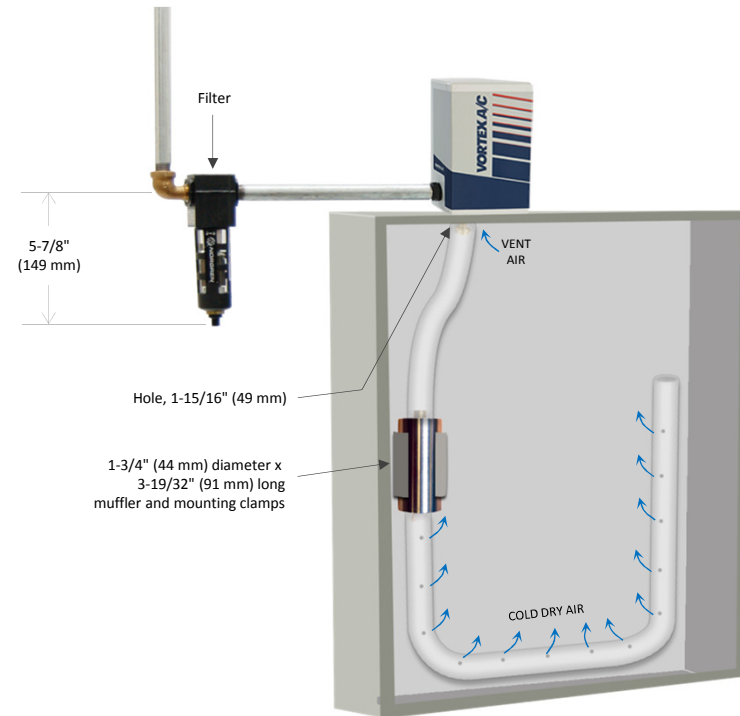

Vortex A/C Enclosure Cooler

Models 76x5 and 71x5 (NEMA 12)

SPECIFICATIONS

Product	Thermostat	Includes filter?	Cooling Capacity	
			BTU/hr	Watts
7615	Mechanical	Yes	900	264
7115	Mechanical	No	900	264
7625	Mechanical	Yes	1500	440
7125	Mechanical	No	1500	440
7635	Mechanical	Yes	2500	733
7135	Mechanical	No	2500	733

Notes: Specifications are for 100 psig (6.9 bar) compressed air
Cold Air Ducting Kits and Cold Air Mufflers included with 76x5 and 71x5

An ITW Company
10125 Carver Road
Cincinnati, OH 45242

1-800-441-7475
sales@vortec.com
www.vortec.com